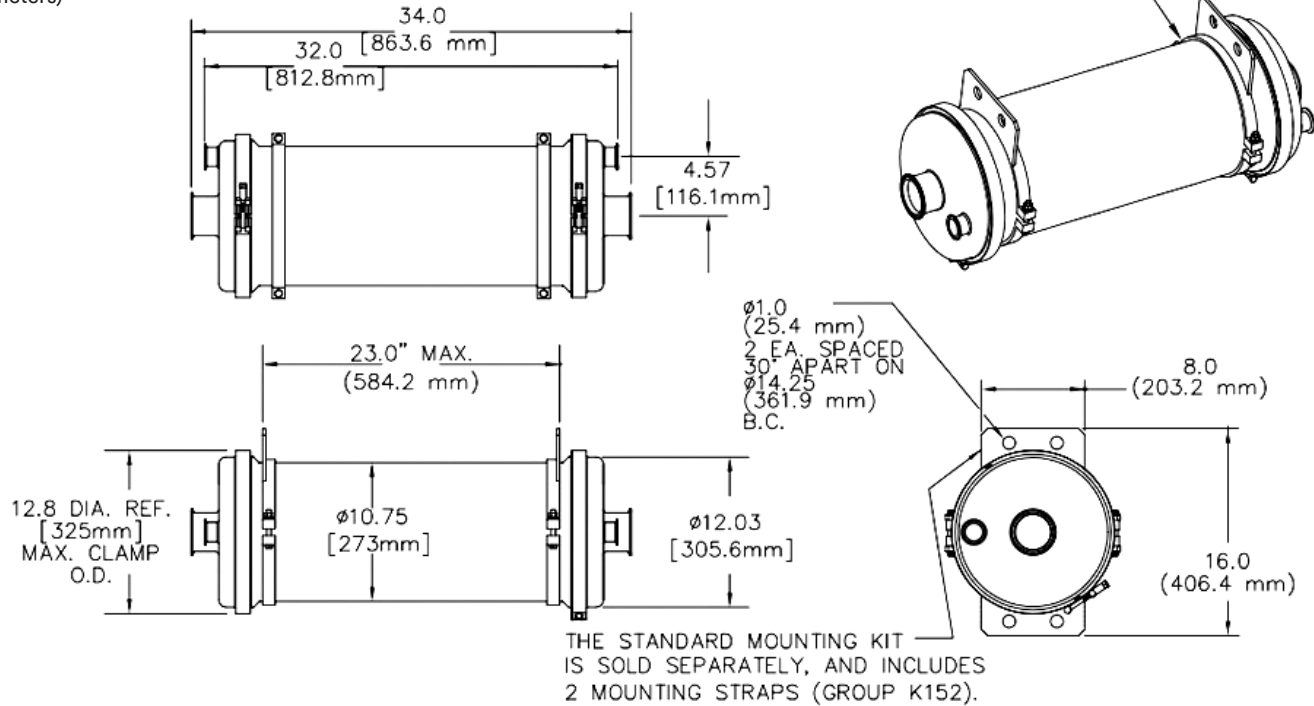

3M™ Liqui-Cel™ EXF-10×28 Series SS Membrane Contactors Housing with Mounting Isometric, Sanitary Connections

NOTES:

- 1 - All dimensions are nominal values.
- 2 - Dimensions in inches (millimeters)

ANGULAR ORIENTATION OF THESE MOUNTING BRACKETS WITH RESPECT TO THE HOUSING (2 EA PER HOUSING, KIT 152). CENTERLINE IS COMPLETELY FLEXIBLE THE DECISION OF THE FINAL ORIENTATION IS THEREFORE TOTALLY DEPENDENT ON CUSTOMER HARDWARE.